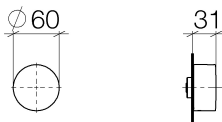

Bathtub - CL.1

Volume Control counter-clockwise closing hot 1/2" - polished chrome

Article number: 36 607 742-00

- Without flange
- Handle Ø 2-3/8"
- Ceramic disc cartridge

polished chrome

Accessory is required for this item.

Dimensional drawing

All dimensions in mm / inch = mm x 0,0394

Bathtub - CL.1

Volume Control counter-clockwise closing hot 1/2" - polished chrome

Article number: 36 607 742-00

Bathtub - CL.1

Volume Control counter-clockwise closing hot 1/2" - polished chrome

AVAILABLE

35 607 970-90 0010

Rough for volume control 1/2"

Bathtub - CL.1

Volume Control counter-clockwise closing hot 1/2" - polished chrome

Article number: 36 607 742-00

Spare parts list

Number	Item Number	Designation	Number of units
1	09 20 74 021-00	handle (hot)	1
2	04 27 74 004 00-00	rosette	1
3	09 12 12 002 90	fixing cap	1
4	09 31 11 055 90	pin	1
5	09 27 74 004-00	rosette	1
6	04 29 06 020 00-00	spindle	1
7	09 14 10 060 90	seal	1
8	09 29 06 020-00	spindle	1
9	09 14 15 020 90	ring	1
10	09 23 30 023 90	nut	1
11	09 30 01 107 90	sleeve	1
12	90 90 03 142 00 90	top	1